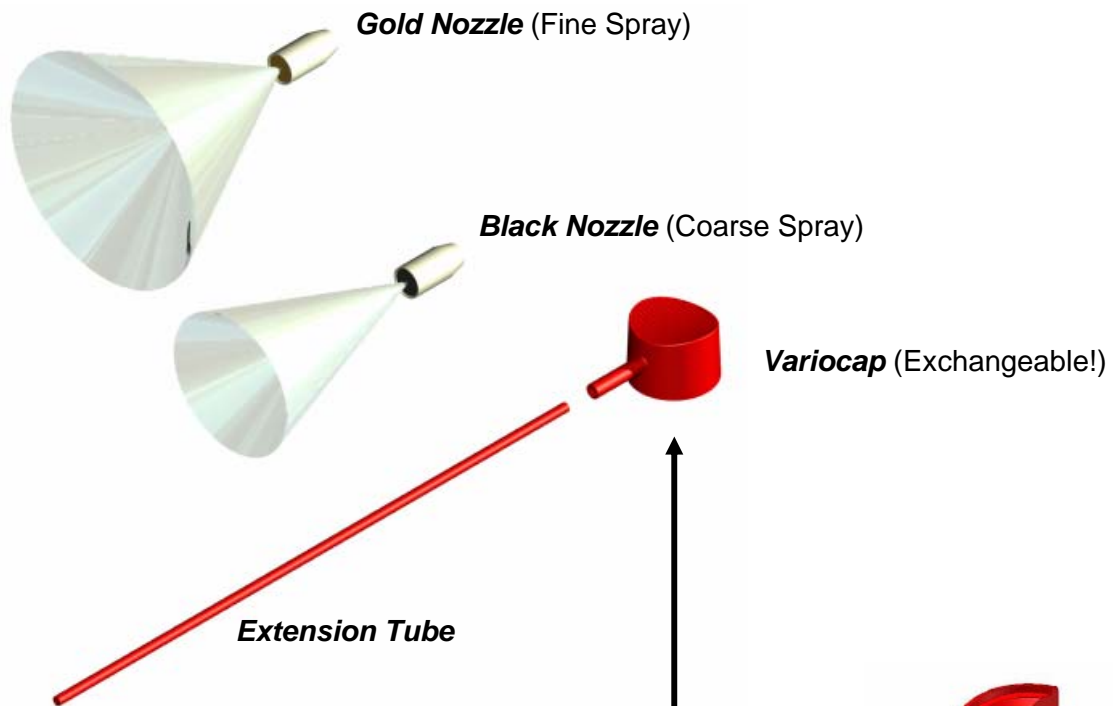

Depressurizing tool

Wurth-Item No. 0891 870 956

Connectors/ compressed-air and additive

Wurth-Item No. 0891 870 957

Pressure steering valve

Wurth-Item No. 0891 870 958

REFILLO[®]mat XL-Bottle

Service Packs & Spare Parts

Service Pack 7
Variocap (3 pcs.)
Wurth-Item No. 0891 870 000

Service Pack 8
Black Nozzle (Coarse Spray 3 pcs.)
Gold Nozzle (Fine Spray 3 pcs.)
Wurth-Item No. 0891 870 001

Service Pack 9
Extension Tube 5,5 Inches (10 pcs.)
Variocap (1 pc.)
Wurth-Item No. 0891 875